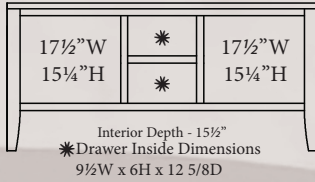

45" Wide

BR-1315
45 1/2" W x 25 3/4" H
16 1/2" D
2 doors &
1 adj. shelf

BR-1316
45 1/2" W x 32 3/4" H
16 1/2" D
2 doors, 1 adj. shelf
& DVD area

BR-1317
45 1/2" W x 34" H
16 1/2" D
1 drawer, 2 doors
& 1 adj. shelf

54" Wide

BR-1318
54" W x 25 3/4" H x 16 1/2" D
2 drawers 2 doors &
2 adj. shelves

BR-1319
54" W x 25 3/4" H x 16 1/2" D
3 doors & 3 adj. shelves

BR-1320
54" W x 32 3/4" H x 16 1/2" D
2 drawers, 2 doors
2 Adj. Shelves
& DVD area

BR-1321
54" W x 32 3/4" H x 16 1/2" D
3 doors, 3 adj. shelves &
DVD area

BR-1322
54" W x 34" H x 16 1/2" D
2 drawers, 2 doors &
2 adj. shelves

BR-1323
54" W x 34" H x 16 1/2" D
2 drawers, 3 doors &
3 adj. shelves

BR-1333
71 7/8" W x 32 3/4" H x 16 1/2" D
2 doors, 2 drawers,
2 adj. shelves & DVD area