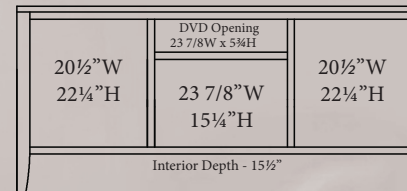

BR-1330
71 7/8" W x 25 3/4" H 16 1/2" D
4 doors, 3 adj. shelves

BR-1332
71 7/8" W x 32 3/4" H x 16 1/2" D
4 doors, 3 adj. shelves &
DVD area