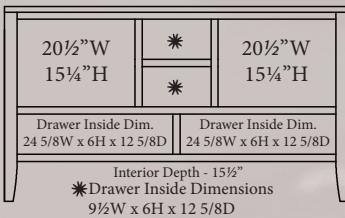

54" Wide

BR-1318
54" W x 25 3/4" H x 16 1/2" D
2 drawers 2 doors &
2 adj. shelves

BR-1319
54" W x 25 3/4" H x 16 1/2" D
3 doors & 3 adj. shelves

BR-1320
54" W x 32 3/4" H x 16 1/2" D
2 drawers, 2 doors
2 Adj. Shelves
& DVD area

BR-1321
54" W x 32 3/4" H x 16 1/2" D
3 doors, 3 adj. shelves &
DVD area

BR-1322
54" W x 34" H x 16 1/2" D
2 drawers, 2 doors &
2 adj. shelves

BR-1323
54" W x 34" H x 16 1/2" D
2 drawers, 3 doors &
3 adj. shelves

60" Wide

BR-1324
60" W x 25 3/4" H x 16 1/2" D
2 drawers, 2 doors &
2 adj. shelves

BR-1325
60" W x 25 3/4" H x 16 1/2" D
3 doors & 3 adj. shelves

BR-1326
60" W x 32 3/4" H x 16 1/2" D
2 drawers, 2 doors, 2 adj. shelves
& DVD area

BR-1327
60" W x 32 3/4" H x 16 1/2" D
3 doors, 3 adj. shelves &
DVD area

BR-1328
60" W x 34" H x 16 1/2" D
4 drawers, 2 doors &
2 adj. shelves

BR-1329
60" W x 34" H x 16 1/2" D
2 drawers, 3 doors &
3 adj. shelves