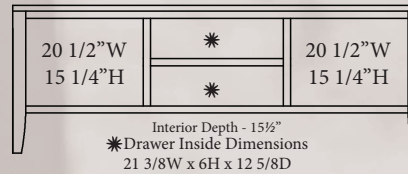

BR-1333
71 7/8" W x 32 3/4" H x 16 1/2" D
2 doors, 2 drawers,
2 adj. shelves & DVD area

BR-1331
71 7/8" W x 25 3/4" H x 16 1/2" D
2 doors, 2 drawers &
2 adj. shelves