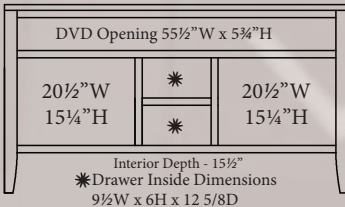

45" Wide

BR-1315
45 1/2" W x 25 3/4" H
16 1/2" D
2 doors &
1 adj. shelf

BR-1316
45 1/2" W x 32 3/4" H
16 1/2" D
2 doors, 1 adj. shelf
& DVD area

BR-1317
45 1/2" W x 34" H
16 1/2" D
1 drawer, 2 doors
& 1 adj. shelf

54" Wide

BR-1318
54" W x 25 3/4" H x 16 1/2" D
2 drawers 2 doors &
2 adj. shelves

BR-1319
54" W x 25 3/4" H x 16 1/2" D
3 doors & 3 adj. shelves

BR-1320
54" W x 32 3/4" H x 16 1/2" D
2 drawers, 2 doors
2 Adj. Shelves
& DVD area

BR-1321
54" W x 32 3/4" H x 16 1/2" D
3 doors, 3 adj. shelves &
DVD area

BR-1322
54" W x 34" H x 16 1/2" D
2 drawers, 2 doors &
2 adj. shelves

BR-1323
54" W x 34" H x 16 1/2" D
2 drawers, 3 doors &
3 adj. shelves

60" Wide

BR-1324
60" W x 25 3/4" H x 16 1/2" D
2 drawers, 2 doors &
2 adj. shelves

BR-1325
60" W x 25 3/4" H x 16 1/2" D
3 doors & 3 adj. shelves

BR-1326
60" W x 32 3/4" H x 16 1/2" D
2 drawers, 2 doors, 2 adj. shelves
& DVD area