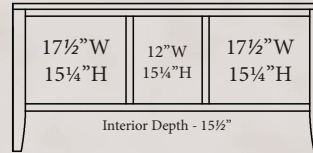

45" Wide

BR-1315
45 1/2" W x 25 3/4" H
16 1/2" D
2 doors &
1 adj. shelf

BR-1316
45 1/2" W x 32 3/4" H
16 1/2" D
2 doors, 1 adj. shelf
& DVD area

BR-1317
45 1/2" W x 34" H
16 1/2" D
1 drawer, 2 doors
& 1 adj. shelf

54" Wide

BR-1318
54" W x 25 3/4" H x 16 1/2" D
2 drawers 2 doors &
2 adj. shelves

BR-1319
54" W x 25 3/4" H x 16 1/2" D
3 doors & 3 adj. shelves

BR-1320
54" W x 32 3/4" H x 16 1/2" D
2 drawers, 2 doors
2 Adj. Shelves
& DVD area

BR-1321
54" W x 32 3/4" H x 16 1/2" D
3 doors, 3 adj. shelves &
DVD area

BR-1322
54" W x 34" H x 16 1/2" D
2 drawers, 2 doors &
2 adj. shelves

BR-1323
54" W x 34" H x 16 1/2" D
2 drawers, 3 doors &
3 adj. shelves