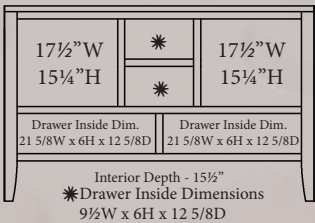

45" Wide

BR-1315
45 1/2" W x 25 3/4" H
16 1/2" D
2 doors &
1 adj. shelf

BR-1316
45 1/2" W x 32 3/4" H
16 1/2" D
2 doors, 1 adj. shelf
& DVD area

BR-1317
45 1/2" W x 34" H
16 1/2" D
1 drawer, 2 doors
& 1 adj. shelf

54" Wide

BR-1318
54" W x 25 3/4" H x 16 1/2" D
2 drawers 2 doors &
2 adj. shelves

BR-1319
54" W x 25 3/4" H x 16 1/2" D
3 doors & 3 adj. shelves

BR-1320
54" W x 32 3/4" H x 16 1/2" D
2 drawers, 2 doors
2 Adj. Shelves
& DVD area

BR-1321
54" W x 32 3/4" H x 16 1/2" D
3 doors, 3 adj. shelves &
DVD area

BR-1322
54" W x 34" H x 16 1/2" D
2 drawers, 2 doors &
2 adj. shelves

BR-1323
54" W x 34" H x 16 1/2" D
2 drawers, 3 doors &
3 adj. shelves

60" Wide

BR-1324
60" W x 25 3/4" H x 16 1/2" D
2 drawers, 2 doors &
2 adj. shelves

BR-1325
60" W x 25 3/4" H x 16 1/2" D
3 doors & 3 adj. shelves

BR-1326
60" W x 32 3/4" H x 16 1/2" D
2 drawers, 2 doors, 2 adj. shelves
& DVD area