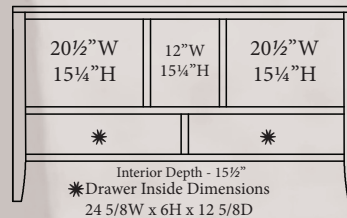

54" Wide

BR-1318
54" W x 25 3/4" H x 16 1/2" D
2 drawers 2 doors &
2 adj. shelves

BR-1319
54" W x 25 3/4" H x 16 1/2" D
3 doors & 3 adj. shelves

BR-1320
54" W x 32 3/4" H x 16 1/2" D
2 drawers, 2 doors
2 Adj. Shelves
& DVD area

BR-1321
54" W x 32 3/4" H x 16 1/2" D
3 doors, 3 adj. shelves &
DVD area

BR-1322
54" W x 34" H x 16 1/2" D
2 drawers, 2 doors &
2 adj. shelves

BR-1323
54" W x 34" H x 16 1/2" D
2 drawers, 3 doors &
3 adj. shelves

60" Wide

BR-1324
60" W x 25 3/4" H x 16 1/2" D
2 drawers, 2 doors &
2 adj. shelves

BR-1325
60" W x 25 3/4" H x 16 1/2" D
3 doors & 3 adj. shelves

BR-1326
60" W x 32 3/4" H x 16 1/2" D
2 drawers, 2 doors, 2 adj. shelves
& DVD area

BR-1327
60" W x 32 3/4" H x 16 1/2" D
3 doors, 3 adj. shelves &
DVD area

BR-1328
60" W x 34" H x 16 1/2" D
4 drawers, 2 doors &
2 adj. shelves

BR-1329
60" W x 34" H x 16 1/2" D
2 drawers, 3 doors &
3 adj. shelves