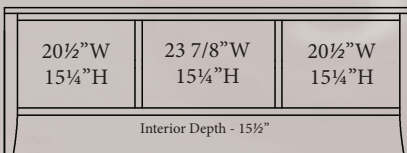

45" Wide

54" Wide

60" Wide

72" Wide