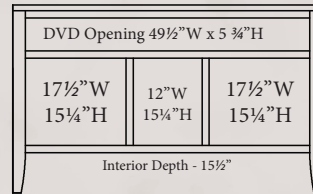

45" Wide

BR-1315
45 1/2" W x 25 3/4" H
16 1/2" D
2 doors &
1 adj. shelf

BR-1316
45 1/2" W x 32 3/4" H
16 1/2" D
2 doors, 1 adj. shelf
& DVD area

BR-1317
45 1/2" W x 34" H
16 1/2" D
1 drawer, 2 doors
& 1 adj. shelf

54" Wide

BR-1318
54" W x 25 3/4" H x 16 1/2" D
2 drawers 2 doors &
2 adj. shelves

BR-1319
54" W x 25 3/4" H x 16 1/2" D
3 doors & 3 adj. shelves

BR-1320
54" W x 32 3/4" H x 16 1/2" D
2 drawers, 2 doors
2 Adj. Shelves
& DVD area

BR-1321
54" W x 32 3/4" H x 16 1/2" D
3 doors, 3 adj. shelves &
DVD area

BR-1322
54" W x 34" H x 16 1/2" D
2 drawers, 2 doors &
2 adj. shelves

BR-1323
54" W x 34" H x 16 1/2" D
2 drawers, 3 doors &
3 adj. shelves

60" Wide

BR-1324
60" W x 25 3/4" H x 16 1/2" D
2 drawers, 2 doors &
2 adj. shelves

BR-1325
60" W x 25 3/4" H x 16 1/2" D
3 doors & 3 adj. shelves

BR-1326
60" W x 32 3/4" H x 16 1/2" D
2 drawers, 2 doors, 2 adj. shelves
& DVD area