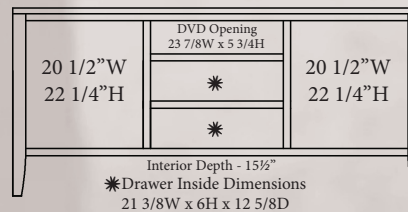

45" Wide

BR-1315
45 1/2" W x 25 3/4" H
16 1/2" D
2 doors &
1 adj. shelf

BR-1316
45 1/2" W x 32 3/4" H
16 1/2" D
2 doors, 1 adj. shelf
& DVD area

BR-1317
45 1/2" W x 34" H
16 1/2" D
1 drawer, 2 doors
& 1 adj. shelf

54" Wide

BR-1318
54" W x 25 3/4" H x 16 1/2" D
2 drawers 2 doors &
2 adj. shelves

BR-1319
54" W x 25 3/4" H x 16 1/2" D
3 doors & 3 adj. shelves

BR-1320
54" W x 32 3/4" H x 16 1/2" D
2 drawers, 2 doors
2 Adj. Shelves
& DVD area

BR-1327
60" W x 32 3/4" H x 16 1/2" D
3 doors, 3 adj. shelves &
DVD area

BR-1328
60" W x 34" H x 16 1/2" D
4 drawers, 2 doors &
2 adj. shelves

BR-1329
60" W x 34" H x 16 1/2" D
2 drawers, 3 doors &
3 adj. shelves

72" Wide

BR-1330
71 7/8" W x 25 3/4" H 16 1/2" D
4 doors, 3 adj. shelves

BR-1331
71 7/8" W x 25 3/4" H x 16 1/2" D
2 doors, 2 drawers &
2 adj. shelves

BR-1332
71 7/8" W x 32 3/4" H x 16 1/2" D
4 doors, 3 adj. shelves &
DVD area