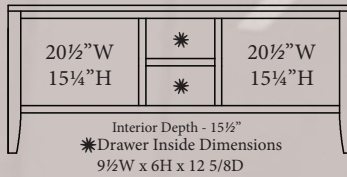

45" Wide

BR-1315
45 1/2" W x 25 3/4" H
16 1/2" D
2 doors &
1 adj. shelf

BR-1316
45 1/2" W x 32 3/4" H
16 1/2" D
2 doors, 1 adj. shelf
& DVD area

BR-1317
45 1/2" W x 34" H
16 1/2" D
1 drawer, 2 doors
& 1 adj. shelf

54" Wide

BR-1318
54" W x 25 3/4" H x 16 1/2" D
2 drawers 2 doors &
2 adj. shelves

BR-1319
54" W x 25 3/4" H x 16 1/2" D
3 doors & 3 adj. shelves

BR-1320
54" W x 32 3/4" H x 16 1/2" D
2 drawers, 2 doors
2 Adj. Shelves
& DVD area

BR-1321
54" W x 32 3/4" H x 16 1/2" D
3 doors, 3 adj. shelves &
DVD area

BR-1322
54" W x 34" H x 16 1/2" D
2 drawers, 2 doors &
2 adj. shelves

BR-1323
54" W x 34" H x 16 1/2" D
2 drawers, 3 doors &
3 adj. shelves

60" Wide

BR-1324
60" W x 25 3/4" H x 16 1/2" D
2 drawers, 2 doors &
2 adj. shelves

BR-1325
60" W x 25 3/4" H x 16 1/2" D
3 doors & 3 adj. shelves

BR-1326
60" W x 32 3/4" H x 16 1/2" D
2 drawers, 2 doors, 2 adj. shelves
& DVD area