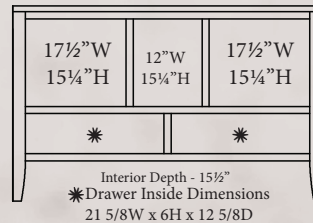

45" Wide

BR-1315
45 1/2" W x 25 3/4" H
16 1/2" D
2 doors &
1 adj. shelf

BR-1316
45 1/2" W x 32 3/4" H
16 1/2" D
2 doors, 1 adj. shelf
& DVD area

BR-1317
45 1/2" W x 34" H
16 1/2" D
1 drawer, 2 doors
& 1 adj. shelf

54" Wide

BR-1318
54" W x 25 3/4" H x 16 1/2" D
2 drawers 2 doors &
2 adj. shelves

BR-1319
54" W x 25 3/4" H x 16 1/2" D
3 doors & 3 adj. shelves

BR-1320
54" W x 32 3/4" H x 16 1/2" D
2 drawers, 2 doors
2 Adj. Shelves
& DVD area

BR-1321
54" W x 32 3/4" H x 16 1/2" D
3 doors, 3 adj. shelves &
DVD area

BR-1322
54" W x 34" H x 16 1/2" D
2 drawers, 2 doors &
2 adj. shelves

BR-1323
54" W x 34" H x 16 1/2" D
2 drawers, 3 doors &
3 adj. shelves

60" Wide

BR-1324
60" W x 25 3/4" H x 16 1/2" D
2 drawers, 2 doors &
2 adj. shelves

BR-1325
60" W x 25 3/4" H x 16 1/2" D
3 doors & 3 adj. shelves

BR-1326
60" W x 32 3/4" H x 16 1/2" D
2 drawers, 2 doors, 2 adj. shelves
& DVD area