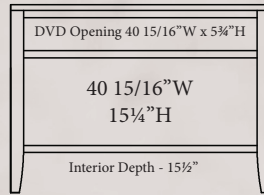

45" Wide

BR-1315
45 1/2" W x 25 3/4" H
16 1/2" D
2 doors &
1 adj. shelf

BR-1316
45 1/2" W x 32 3/4" H
16 1/2" D
2 doors, 1 adj. shelf
& DVD area

BR-1317
45 1/2" W x 34" H
16 1/2" D
1 drawer, 2 doors
& 1 adj. shelf

54" Wide

BR-1318
54" W x 25 3/4" H x 16 1/2" D
2 drawers 2 doors &
2 adj. shelves

BR-1319
54" W x 25 3/4" H x 16 1/2" D
3 doors & 3 adj. shelves

BR-1320
54" W x 32 3/4" H x 16 1/2" D
2 drawers, 2 doors
2 Adj. Shelves
& DVD area

BR-1321
54" W x 32 3/4" H x 16 1/2" D
3 doors, 3 adj. shelves &
DVD area

BR-1322
54" W x 34" H x 16 1/2" D
2 drawers, 2 doors &
2 adj. shelves

BR-1323
54" W x 34" H x 16 1/2" D
2 drawers, 3 doors &
3 adj. shelves