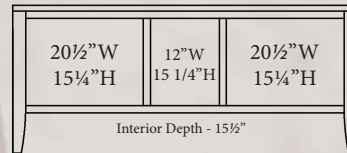

BR-1325
60" W x 25 3/4" H x 16 1/2" D
3 doors & 3 adj. shelves