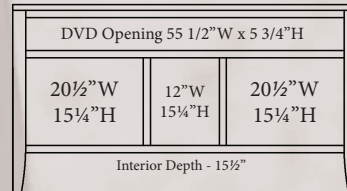

54" Wide

BR-1318
54" W x 25 3/4" H x 16 1/2" D
2 drawers 2 doors &
2 adj. shelves

BR-1319
54" W x 25 3/4" H x 16 1/2" D
3 doors & 3 adj. shelves

BR-1320
54" W x 32 3/4" H x 16 1/2" D
2 drawers, 2 doors
2 Adj. Shelves
& DVD area

BR-1321
54" W x 32 3/4" H x 16 1/2" D
3 doors, 3 adj. shelves &
DVD area

BR-1322
54" W x 34" H x 16 1/2" D
2 drawers, 2 doors &
2 adj. shelves

BR-1323
54" W x 34" H x 16 1/2" D
2 drawers, 3 doors &
3 adj. shelves

60" Wide

BR-1324
60" W x 25 3/4" H x 16 1/2" D
2 drawers, 2 doors &
2 adj. shelves

BR-1325
60" W x 25 3/4" H x 16 1/2" D
3 doors & 3 adj. shelves

BR-1326
60" W x 32 3/4" H x 16 1/2" D
2 drawers, 2 doors, 2 adj. shelves
& DVD area

BR-1327
60" W x 32 3/4" H x 16 1/2" D
3 doors, 3 adj. shelves &
DVD area

BR-1328
60" W x 34" H x 16 1/2" D
4 drawers, 2 doors &
2 adj. shelves

BR-1329
60" W x 34" H x 16 1/2" D
2 drawers, 3 doors &
3 adj. shelves