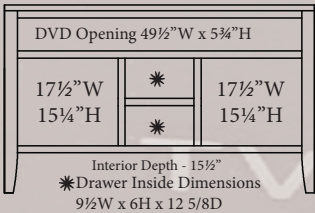

45" Wide

BR-1315
45 1/2" W x 25 3/4" H
16 1/2" D
2 doors &
1 adj. shelf

BR-1316
45 1/2" W x 32 3/4" H
16 1/2" D
2 doors, 1 adj. shelf
& DVD area

BR-1317
45 1/2" W x 34" H
16 1/2" D
1 drawer, 2 doors
& 1 adj. shelf

54" Wide

BR-1318
54" W x 25 3/4" H x 16 1/2" D
2 drawers 2 doors &
2 adj. shelves

BR-1319
54" W x 25 3/4" H x 16 1/2" D
3 doors & 3 adj. shelves

BR-1320
54" W x 32 3/4" H x 16 1/2" D
2 drawers, 2 doors
2 Adj. Shelves
& DVD area

BR-1321
54" W x 32 3/4" H x 16 1/2" D
3 doors, 3 adj. shelves &
DVD area

BR-1322
54" W x 34" H x 16 1/2" D
2 drawers, 2 doors &
2 adj. shelves

BR-1323
54" W x 34" H x 16 1/2" D
2 drawers, 3 doors &
3 adj. shelves

BR-1333
71 7/8" W x 32 3/4" H x 16 1/2" D
2 doors, 2 drawers,
2 adj. shelves & DVD area