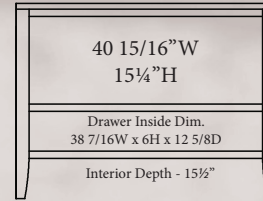

45" Wide

BR-1315
45 1/2" W x 25 3/4" H
16 1/2" D
2 doors &
1 adj. shelf

BR-1316
45 1/2" W x 32 3/4" H
16 1/2" D
2 doors, 1 adj. shelf
& DVD area

BR-1317
45 1/2" W x 34" H
16 1/2" D
1 drawer, 2 doors
& 1 adj. shelf

54" Wide

BR-1318
54" W x 25 3/4" H x 16 1/2" D
2 drawers 2 doors &
2 adj. shelves

BR-1319
54" W x 25 3/4" H x 16 1/2" D
3 doors & 3 adj. shelves

BR-1320
54" W x 32 3/4" H x 16 1/2" D
2 drawers, 2 doors
2 Adj. Shelves
& DVD area

BR-1321
54" W x 32 3/4" H x 16 1/2" D
3 doors, 3 adj. shelves &
DVD area

BR-1322
54" W x 34" H x 16 1/2" D
2 drawers, 2 doors &
2 adj. shelves

BR-1323
54" W x 34" H x 16 1/2" D
2 drawers, 3 doors &
3 adj. shelves

BR-1333
71 7/8" W x 32 3/4" H x 16 1/2" D
2 doors, 2 drawers,
2 adj. shelves & DVD area